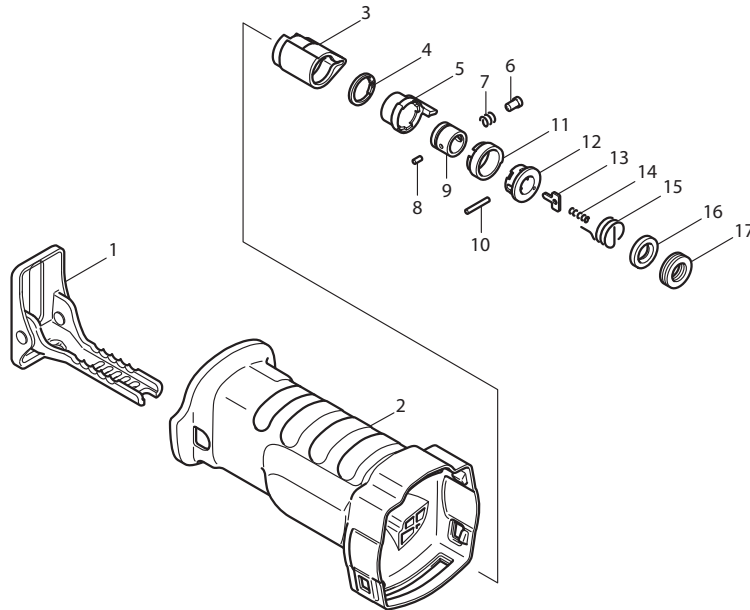

10 - 2010

Part No. 310285-3X1

BLADE CLAMP KIT

(for Model:JR3050T, JR3050TX, JR3050TY)

Item No.	Type	Sub	Part No.	Description	Qty	Unit
1			424147-0	PROTECTOR	1	PC.
2			257952-8	RETAINING RING(EXT) 1	1	PC.
3			310285-3	DRIVING SLEEVE	1	PC.
4			256492-3	SHOULDER PIN 5	1	PC.
5			233345-3	COMPRESSION SPRING 6	1	PC.
6			268094-3	PIN 3	1	PC.
7			331720-8	GUIDE SLEEVE	1	PC.
8			256158-5A	PIN	1	PC.
9			417791-0	DRIVING SLEEVE GUIDE	1	PC.
10			418311-3	SLEEVE (PLASTIC)	1	PC.
11			345214-7	PUSH PLATE	1	PC.
12			233025-1	SPRING	1	PC.
13			231687-9	TORSION SPRING 17	1	PC.
14			213151-2	OIL SEAL	1	PC.
15			213174-0	X RING 14	1	PC.